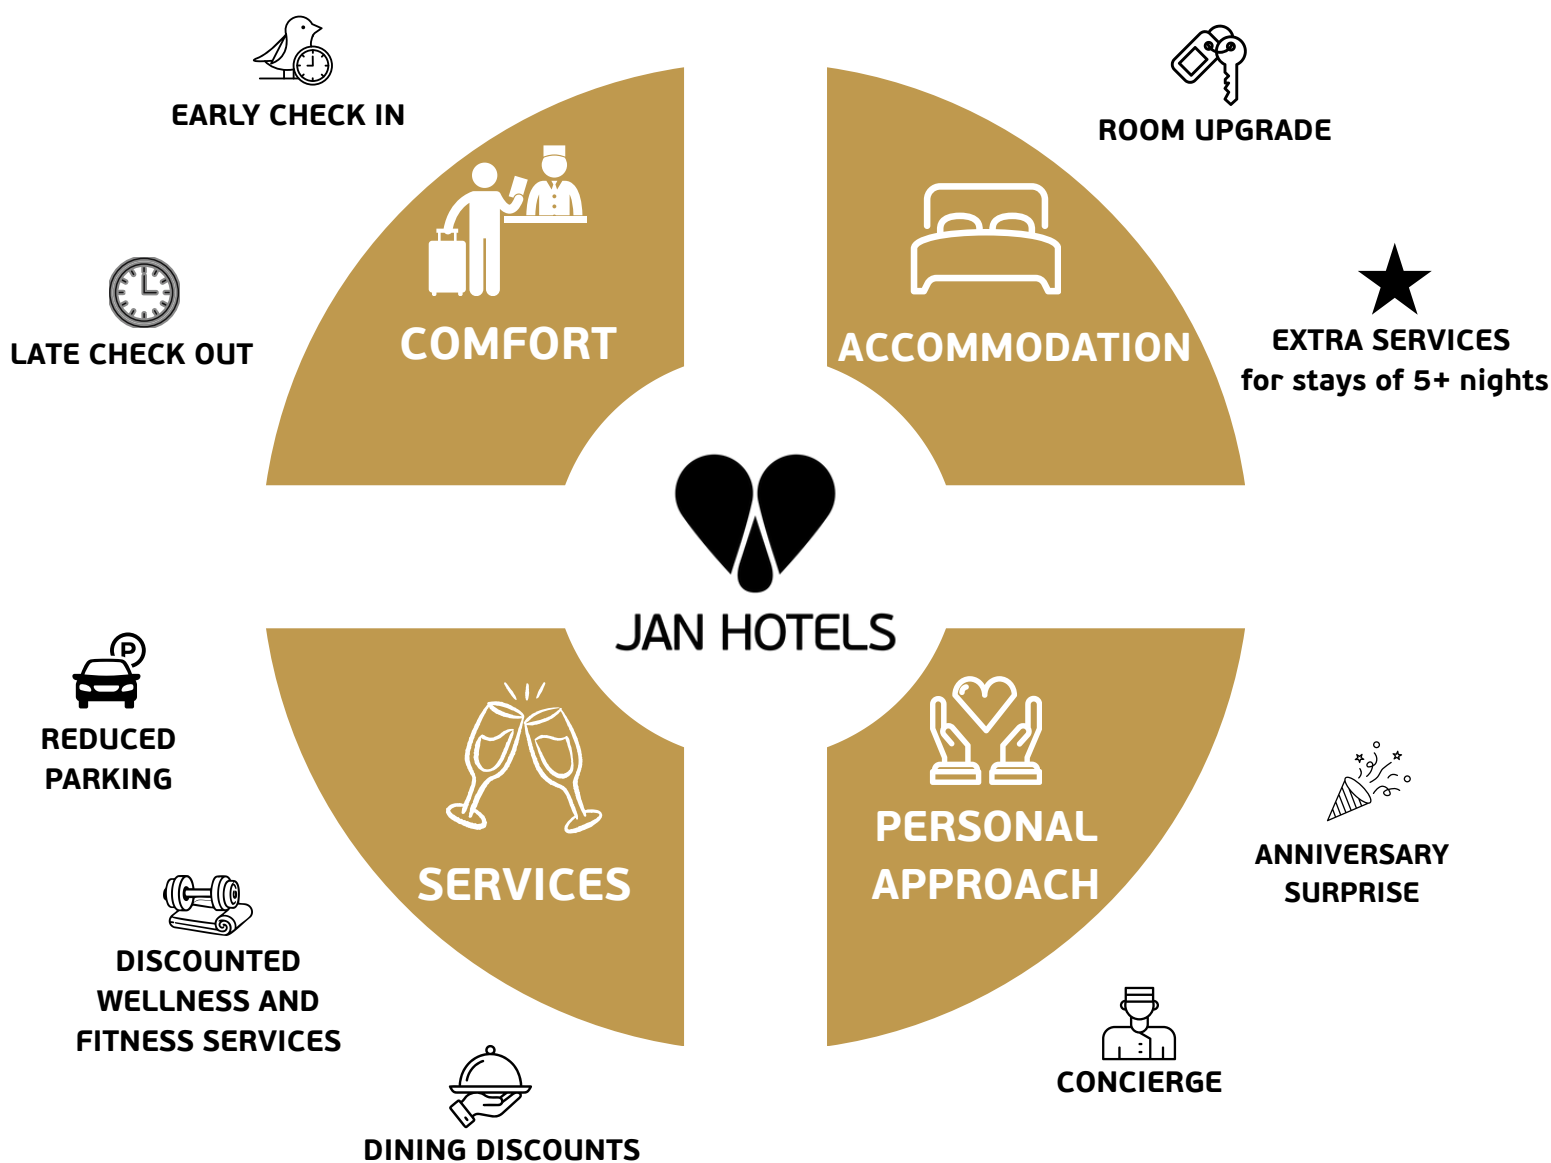

CARE CIRCLE

BECAUSE EVERY STAY SHOULD FEEL **SPECIAL**

REWARDS PACKAGE

**THE MORE YOU STAY WITH JAN HOTELS,
THE MORE BENEFITS AND THOUGHTFUL CARE YOU UNLOCK* :**

- Free room upgrade to a higher category, subject to hotel availability
- Early check-in, subject to hotel availability
- Late check-out, subject to hotel availability
- A surprise gift package for birthdays, anniversaries, and honeymoons
- Personalized services tailored to your needs

*valid after 10+ nights across the JAN HOTELS

EXTRA BENEFITS AT INDIVIDUAL HOTELS:

Hotel Duo

- Special parking rate for 290 CZK/day
- 20% off at Food&Mood Restaurant & Lobby Bar
- 20% discount on admission to the Well&Fit wellness and fitness center

Hotel Duo

BOOKQUET
the spirit of Prague

Hotel BOOKQUET

- 20% off for consumption at hotel bar
- 15% off at Michelin restaurant Parzival

Hotel Carol

- Special parking rate for 390 CZK/day
- 10% off at restaurant Jerusalem

Hotel Carol

PULSE8
HOTEL

Hotel PULSE8

- Special parking rate for 690 CZK/day
- 15% off at restaurant Route54 and hotel lounge
- Complimentary bottled water in the room

Hotel Růže

- 15% off at restaurant Bistro Měšťák
- Free access to the hotel wellness incl. 1 hour entrance to the private sauna
- Special parking rate for 590 CZK/day